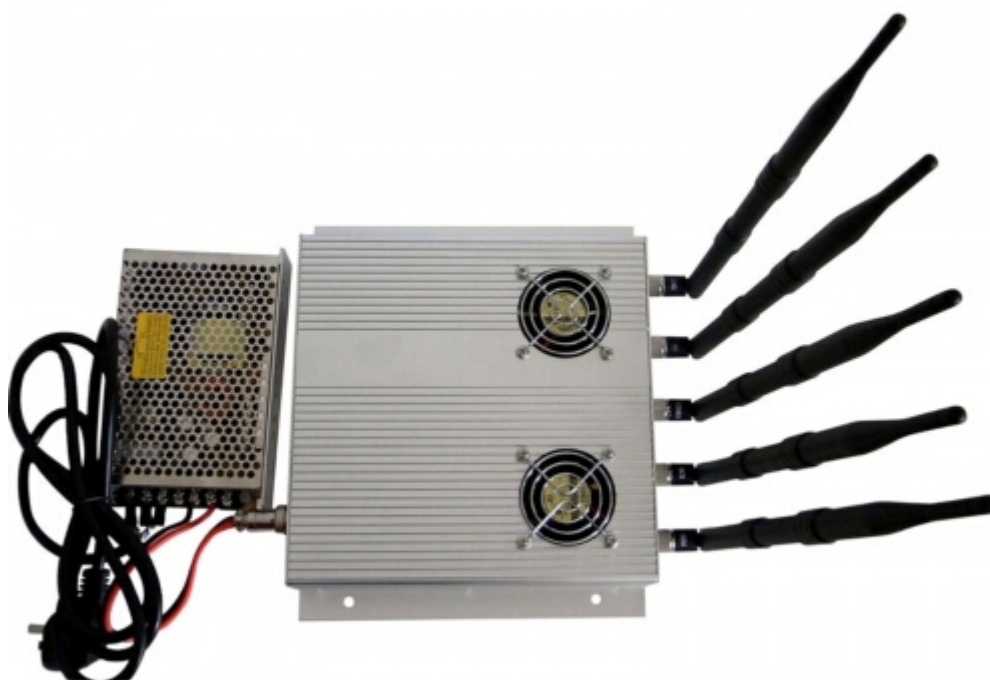

25W 2400 MHz - 2500 MHz Cell Phone + Wifi Jammer

Main Features:

25W Cell Phone Jammer, High Power Jammer, 25W Wifi Jammer, High Power Jammer with Cooling Fan

Image:

Specifications:

Device Blocked:	Cell Phone, Wifi
Signal Blocked:	GSM,CDMA,DCS,PCS,3G,Wifi
Blocked Area:	20 to 60 Meters Depending on signal strength and working environment
Jamming Frequency:	CDMA:850-894MHz 37.5dBm 15dBm/30KHz(min) GSM:935-960MHz 37.5dBm 12dBm/30KHz(min) DCS/PCS:1805-1990MHz 36.5dBm 5dBm/30KHz(min) 3G:2110-2170MHz 36.5dBm 4dBm/30KHz(min) WIFI:2400-2500MHz 33dBm 2dBm/30KHz (min)
Output Power:	25W
Power supply:	50 to 60Hz, 100 to 240V AC,with AC adapter (AC100-240V DC5V20A)
Typical Battery Life:	None

Battery:	None
Weight:	3.5KG
Dimension:	Antennas off - 210 x 50 x210mm(L x W x D)

Package Included:

- 1pc 25W 2400 MHz - 2500 MHz Cell Phone + Wifi Jammer
- 1pc Power Adapter (100-240V)

[product_url:] [25W 2400 MHz - 2500 MHz Cell Phone + Wifi Jammer](#)