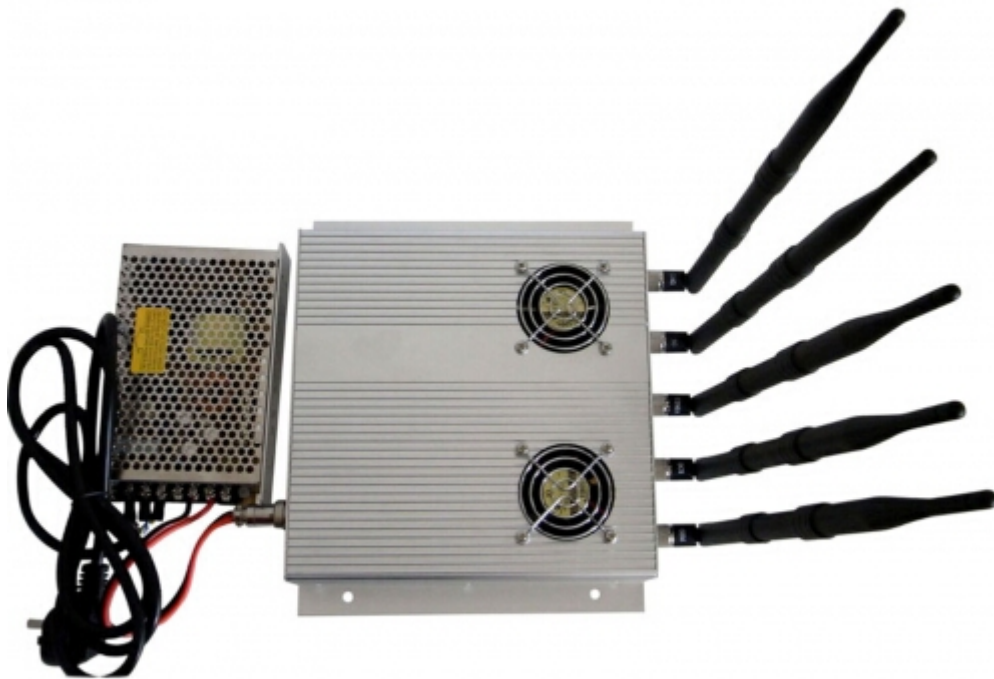

25W High Power Cell Phone + Wifi Jammer

Main Features:

25W Cell Phone Jammer, High Power Jammer, 25W Wifi Jammer, High Power Jammer with Cooling Fan

Image:

Specifications:

Device Blocked:	Cell Phone, Wifi
Signal Blocked:	GSM,CDMA,DCS,PCS,3G,Wifi
Blocked Area:	20 to 60 Meters Depending on signal strength and working environment
Jamming Frequency:	CDMA:850-894MHz 37.5dBm 15dBm/30KHz(min) GSM:935-960MHz 37.5dBm 12dBm/30KHz(min) DCS/PCS:1805-1990MHz 36.5dBm 5dBm/30KHz(min) 3G:2110-2170MHz 36.5dBm 4dBm/30KHz(min) WIFI:2400-2500MHz 33dBm 2dBm/30KHz (min)
Output Power:	25W
Power supply:	50 to 60Hz, 100 to 240V AC,with AC adapter (AC100-240V DC5V20A)
Typical Battery Life:	None

Battery:	None
Weight:	3.5KG
Dimension:	Antennas off - 210 x 50 x210mm(L x W x D)

Package Included:

- 1pc 25W High Power Cell Phone + Wifi Jammer or
- 1pc Power Adapter (100-240V)

[product_url:] [25W High Power Cell Phone + Wifi Jammer](#)